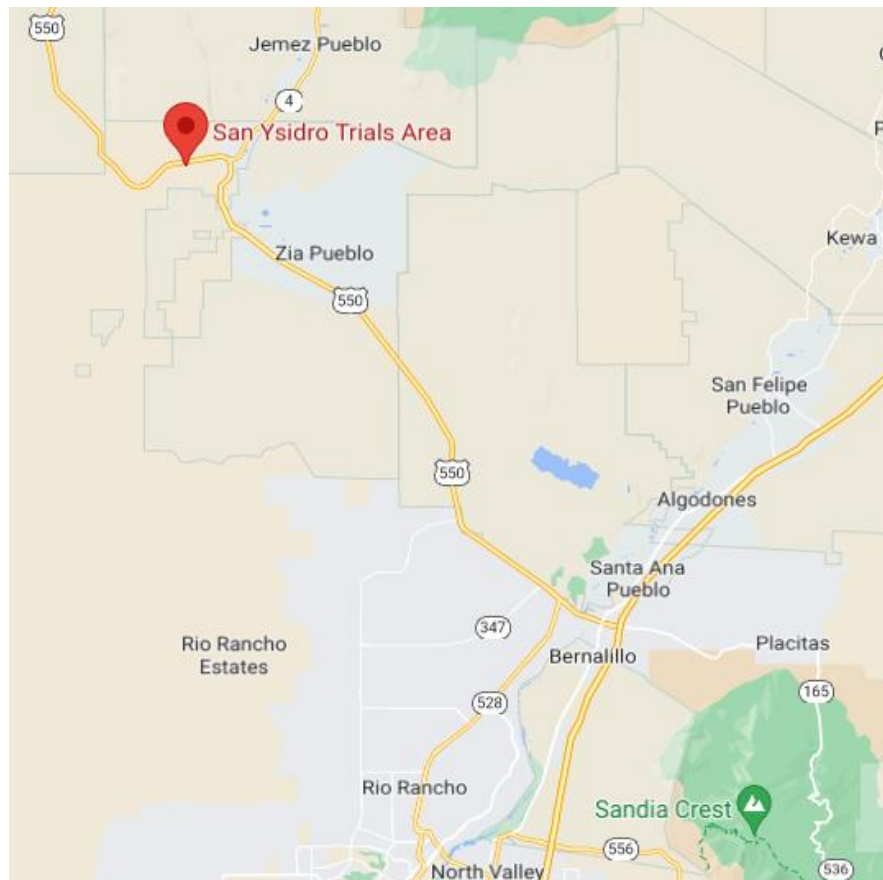

2026 NATC Moto Trials National Championship
Round 3 & 4

Hosted by New Mexico Trials Association
www.newmexicotrials.com

Event Dates: May 23-24, 2026

Event location: San Ysidro Trials Area
San Ysidro, NM 87053

West from Bernalillo on NM44 (550) about 22 miles to San Ysidro.

Caution: **Don't speed through San Ysidro.**

From San Ysidro, Proceed west on NM44 (550) towards Cuba one (1) mile.
Gated entry on the North side of the road.

<https://www.blm.gov/visit/san-ysidro-trials-area>

[35.55502538118713, -106.80679918056958](https://www.blm.gov/visit/san-ysidro-trials-area)